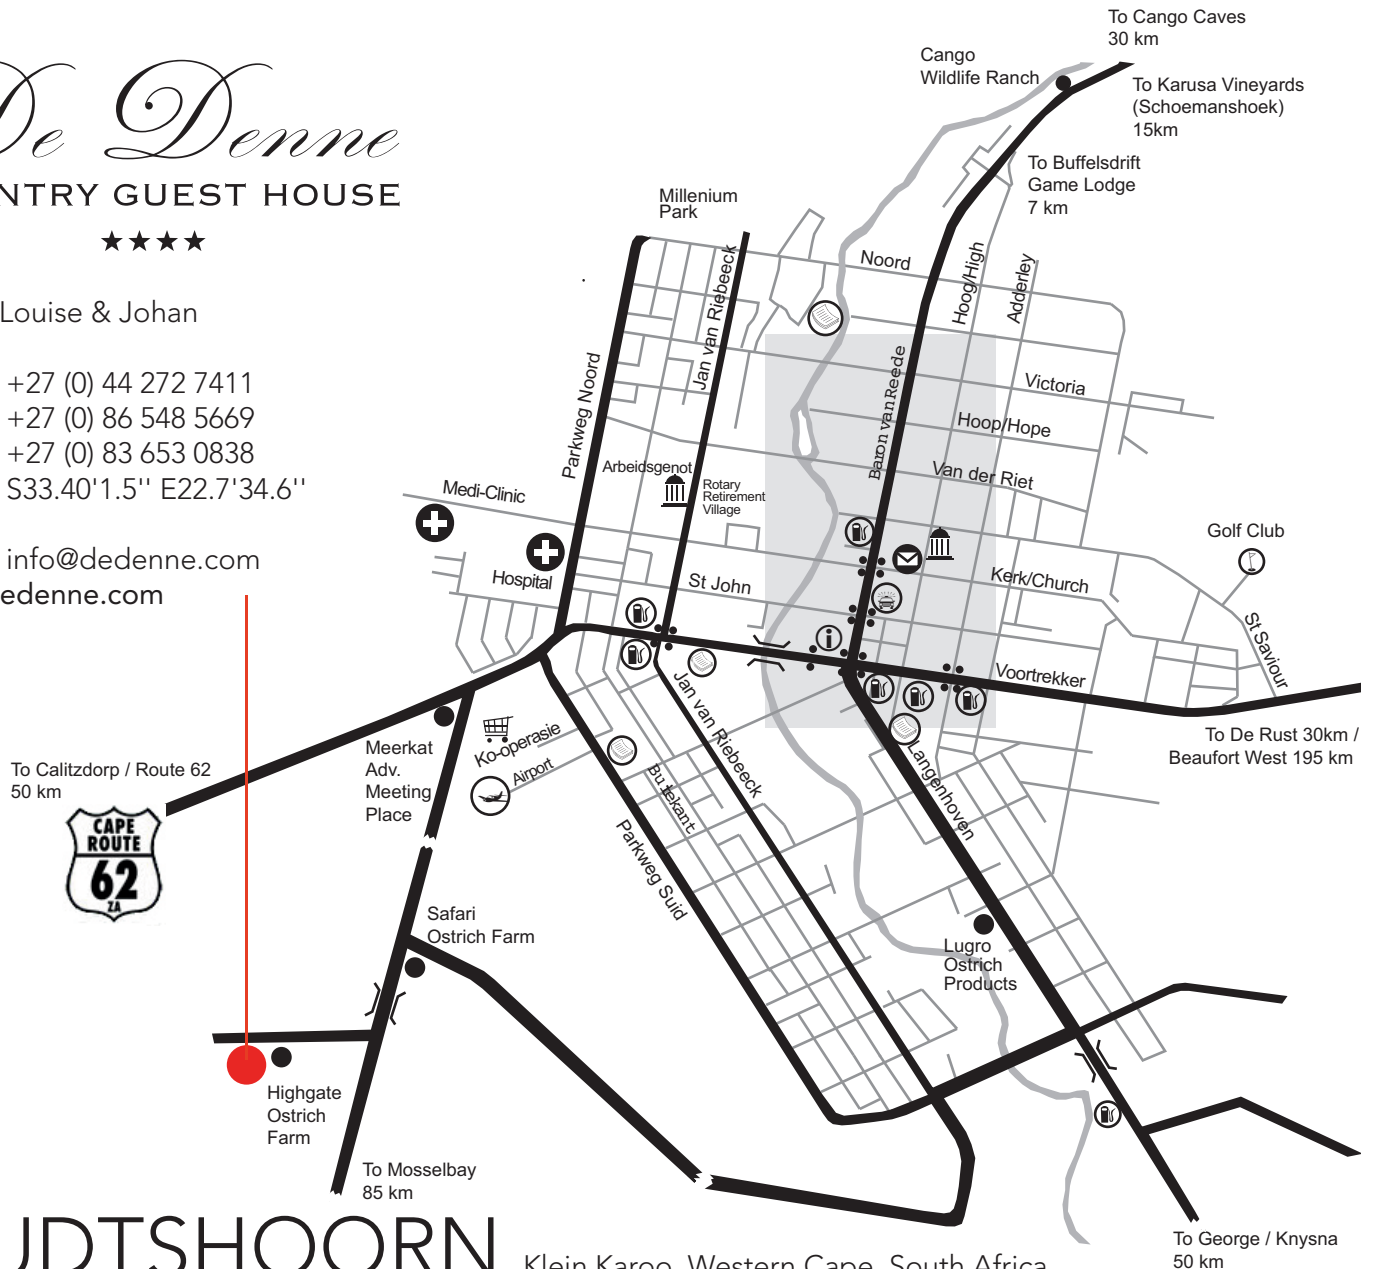

OUDTSHOORN

Klein Karoo, Western Cape, South Africa