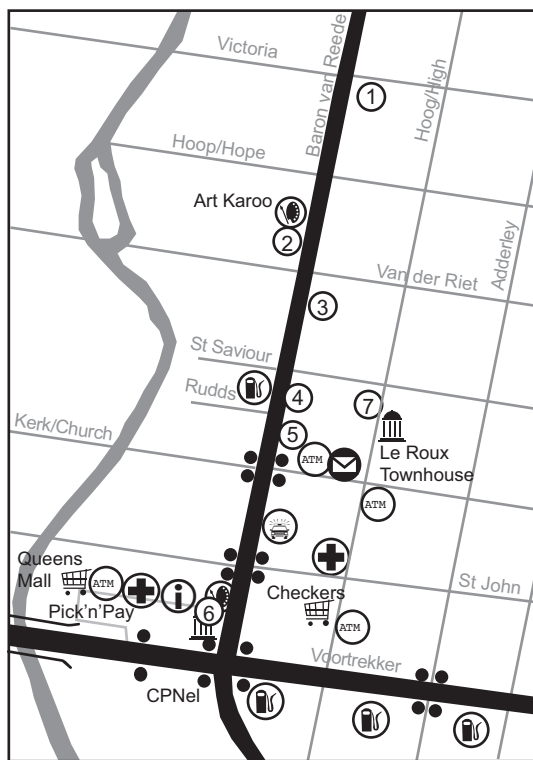

The Swartberg Pass Loop

The centre of Oudtshoorn

- Post Office
- Petrol Station
- Art Gallery
- Winery
- Hospital
- Pharmacy
- Bank
- Police Station
- Museum/Heritage Site
- Schools
- Recommended restaurants**
- ① Bello Cibo
- ② Kalinkas
- ③ Jemimas
- ④ Nostagie
- ⑤ La Dolce Vita
- ⑥ Cafe Brule & the Kolonie
- ⑦ Poetry Coffee Shop

Klein Karoo, Western Cape, South Africa